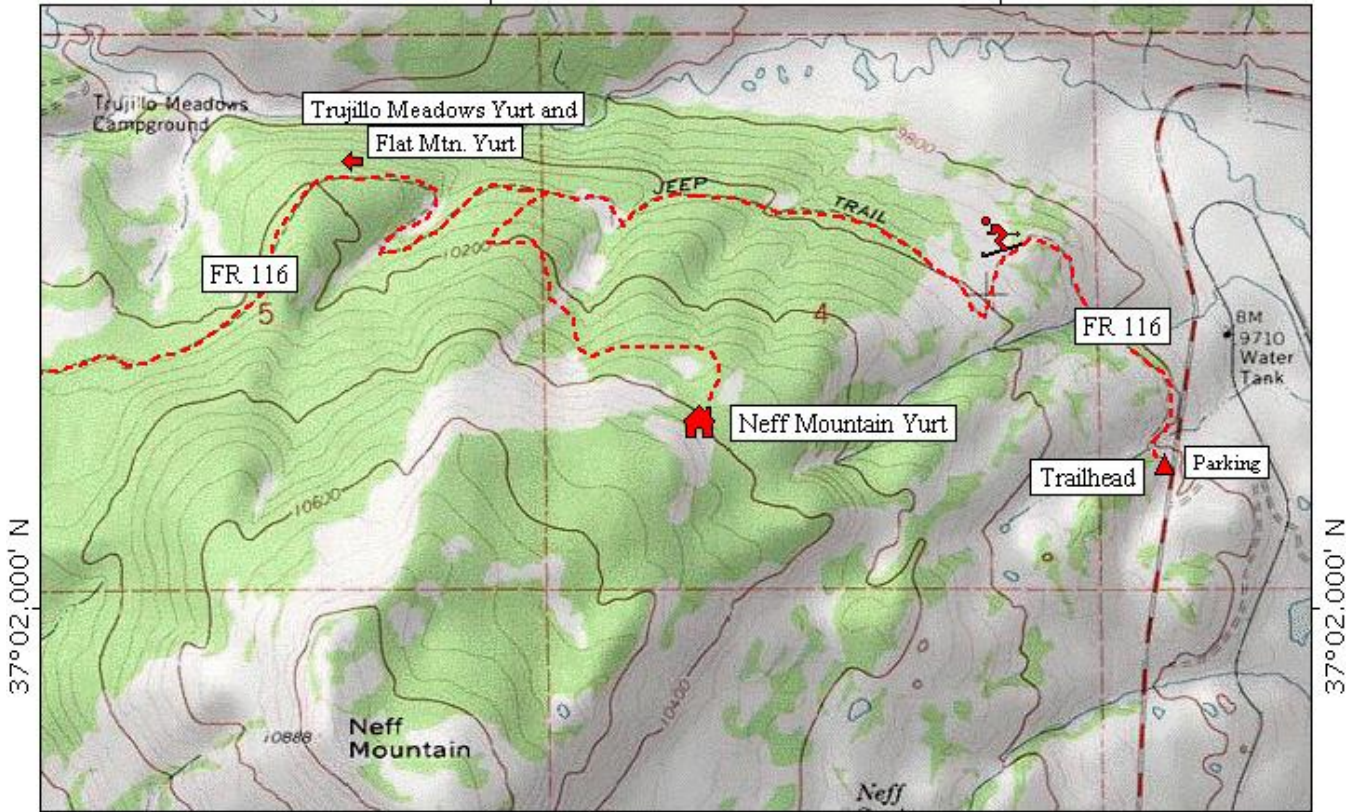

Neff Mountain Yurt Map

106°26.000' W

WGS84 106°25.000' W

37°02.000' N

37°02.000' N

106°26.000' W

WGS84 106°25.000' W

Printed from TOPO! ©2001 National Geographic Holdings (www.topo.com)